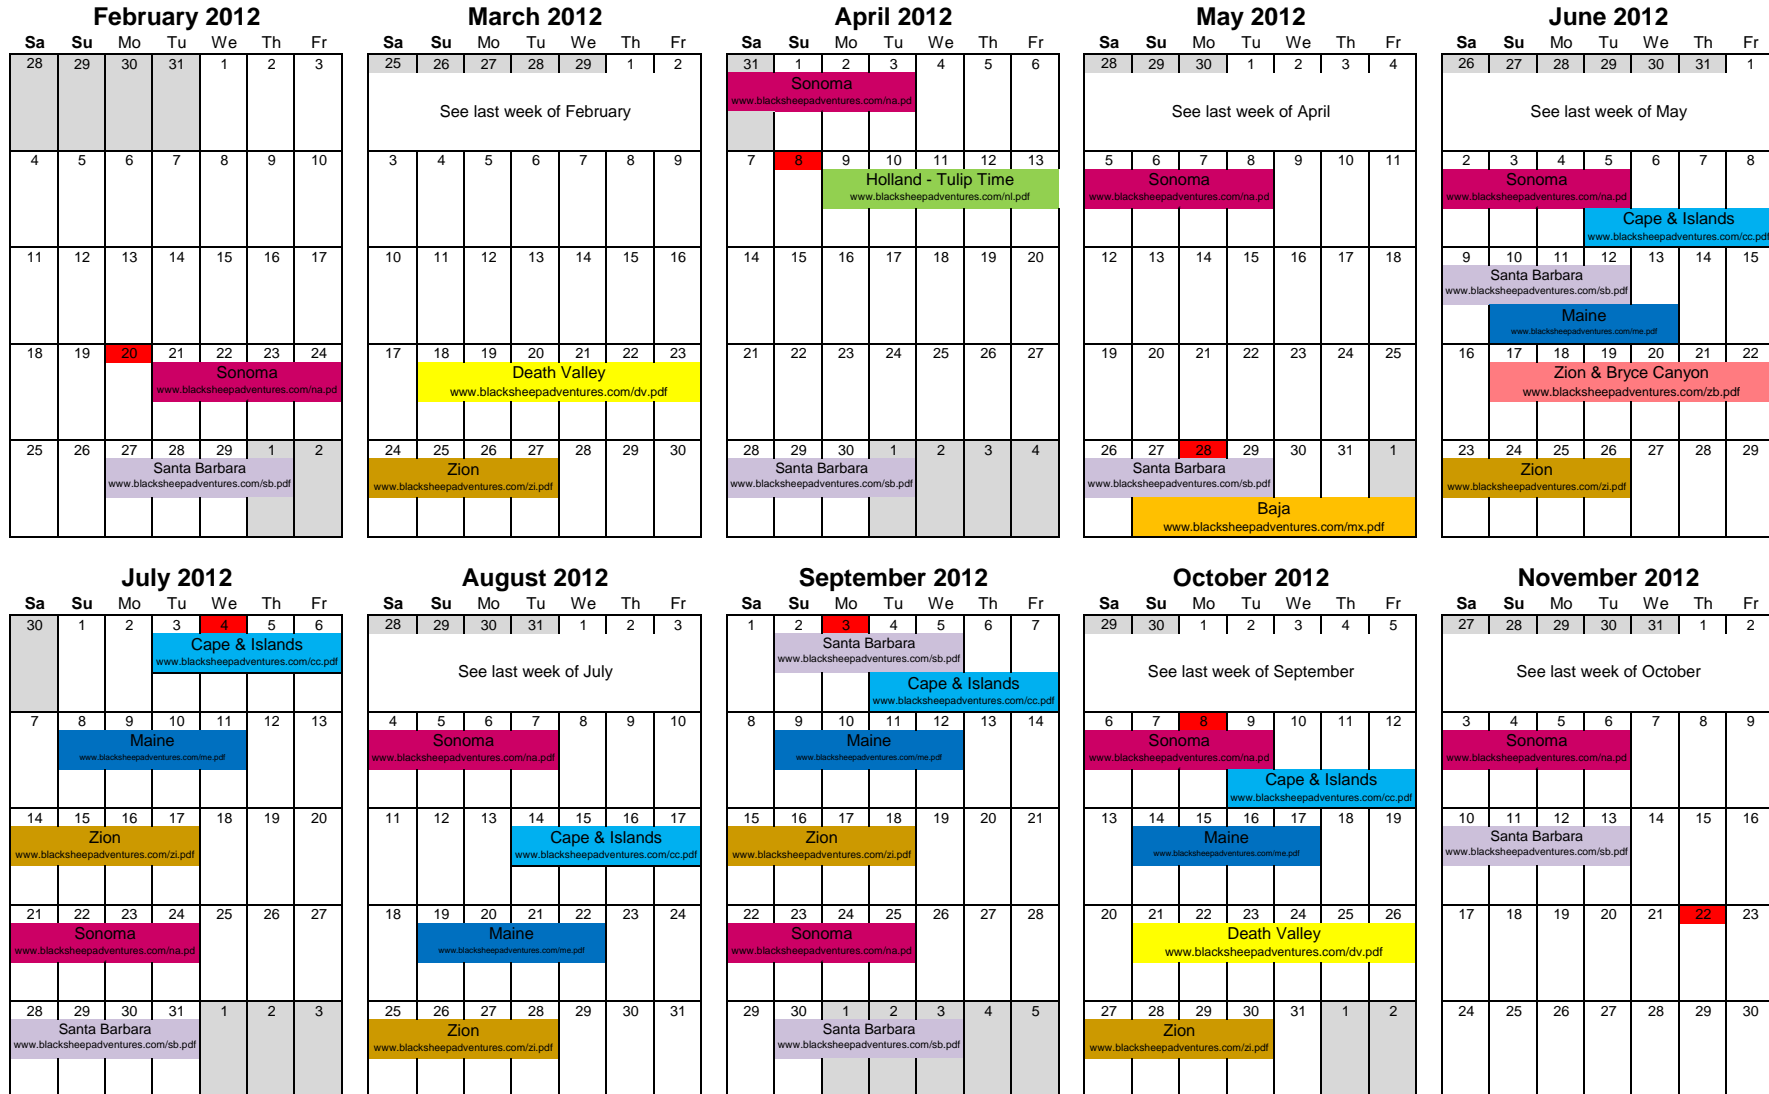

2012 Trip Dates Open to the Public

For tour details rollover trip dates and click link

For availability of other dates & private custom tours call toll-free: **866-OH-SHEEP** (866-647-4337) or +1-510-323-2532

Note: This calendar is different. Each week starts on a Saturday to best display our new Saturday start dates. Besides, shouldn't a vacation calendar start on a weekend?

 = Dates of major US holidays: President's Day Feb 20 , Easter Apr 8, Memorial Day May 28, Independence Day Jul 4, Labor Day Sep 3, Columbus Day Oct 8 & Thanksgiving Nov 22